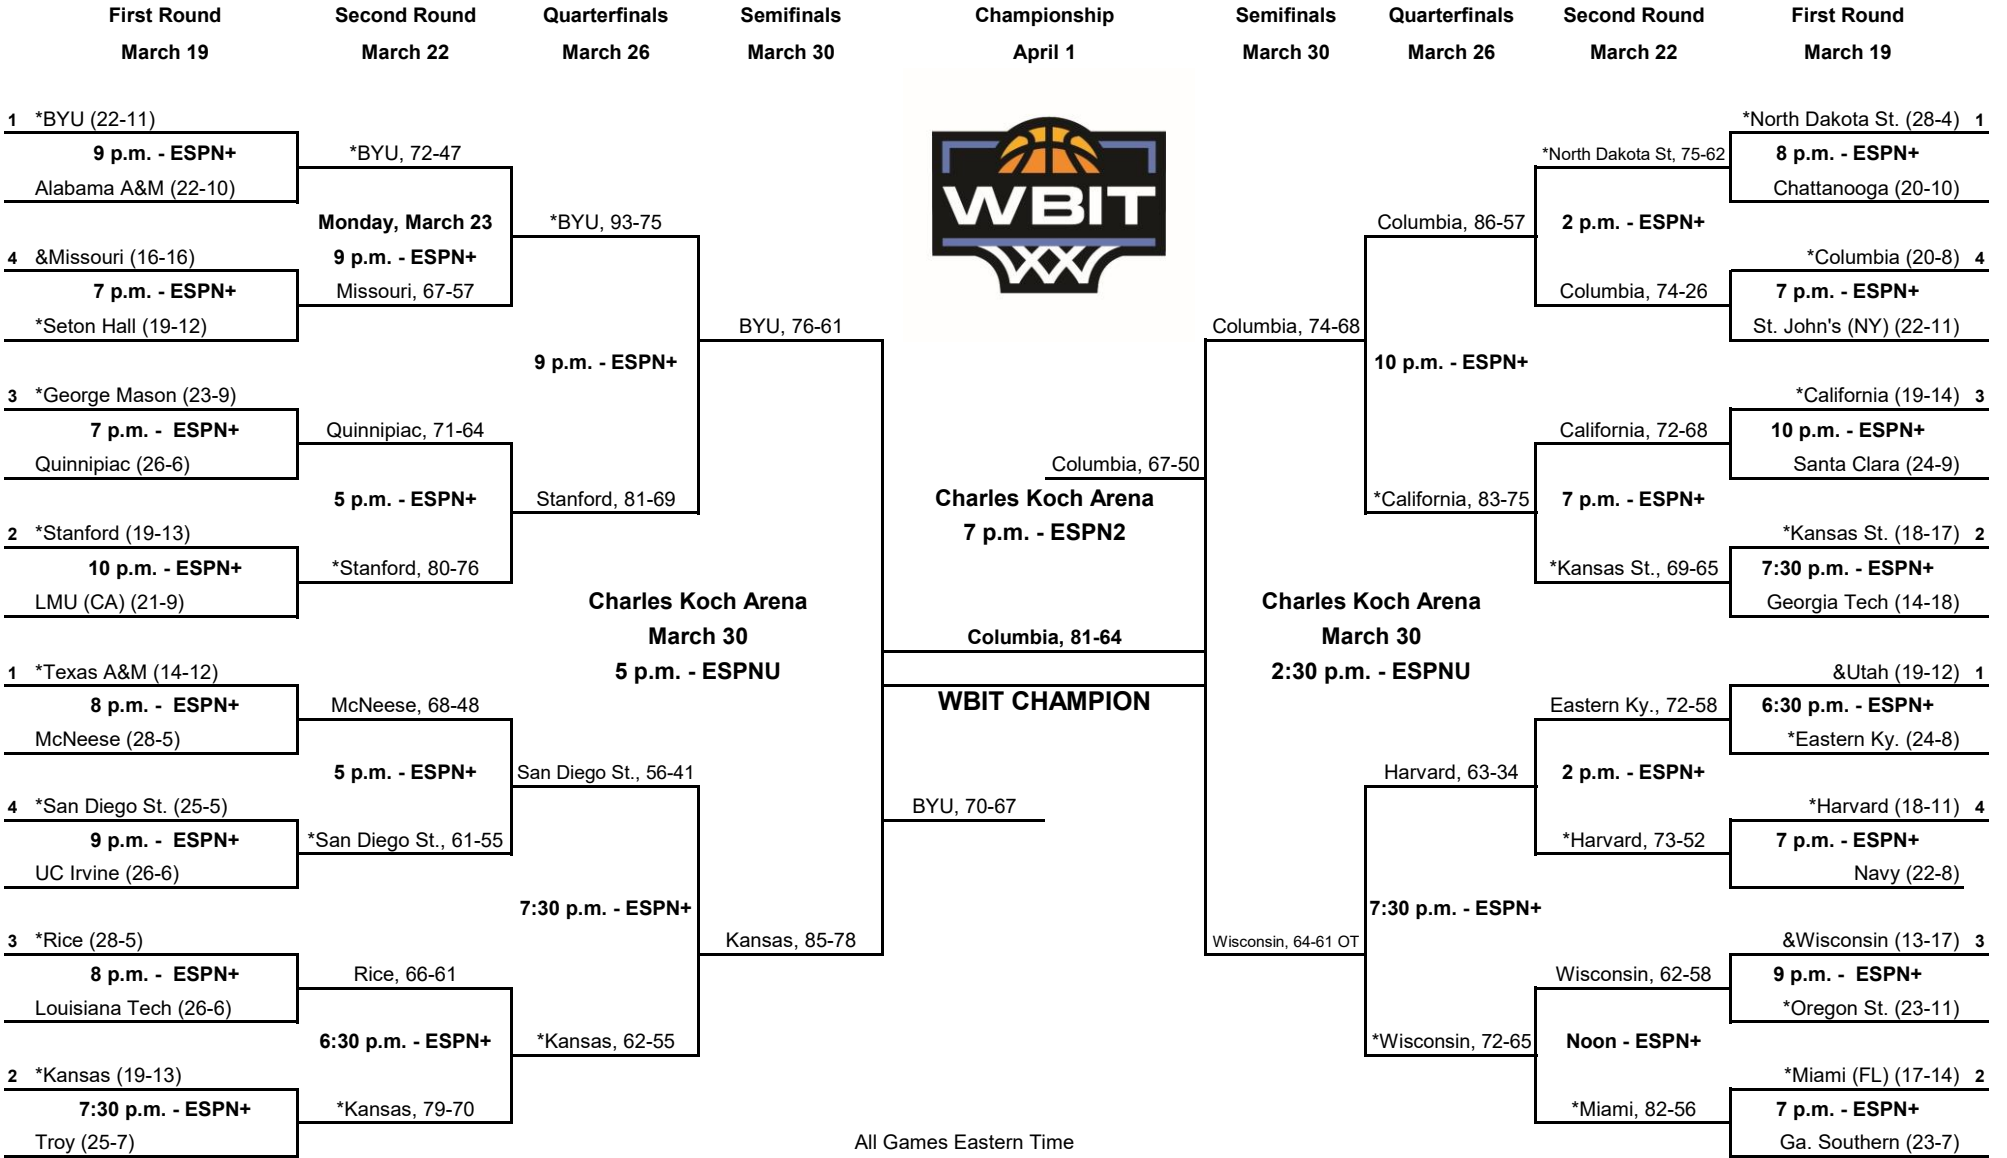

2026 WOMEN'S BASKETBALL INVITATION TOURNAMENT

All Games Eastern Time
 *Indicates host institution
 &Not able to host